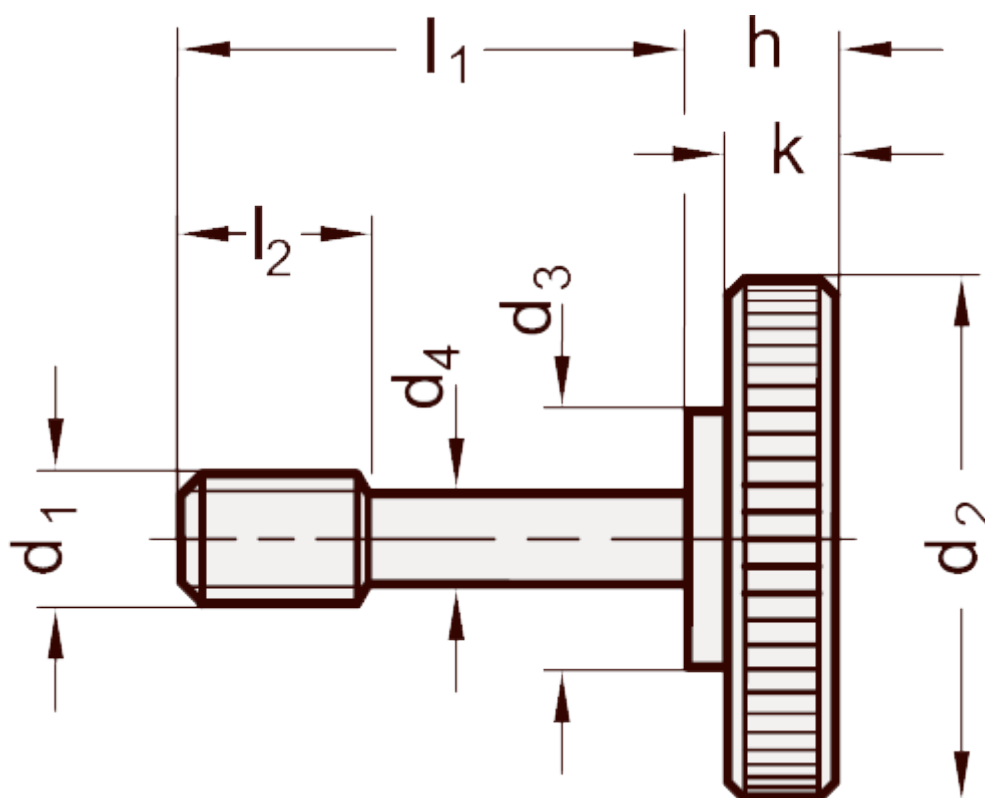

Article number: 206532M830NI  
Description: E+G Knurled screw  
GN 653.2-M8-30-NI

## Measures

$a_1 = 4-8$	$h = 9$
$a_2 = 8-16$	$k = 6$
$a_3 = 16-20$	$l_2 = 10$
$d_1 = M8$	Weight in (g) = 45
$d_2 = 30$	
$d_3 = 16$	
$d_4 = 6.5$	
$d_5 = 8.5$	